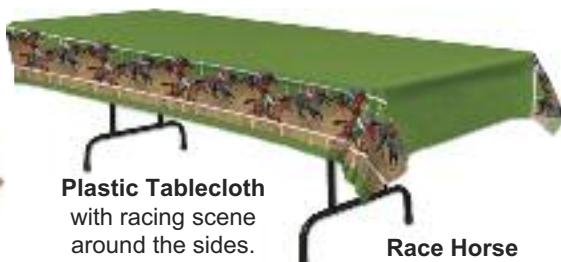

Race Horse Glasses – Set of 6
56-0622 $9.99

Racing Table Runner
Indoor/outdoor with gold tassels 12" x 72"
56-0633 $7.50

Regal Horse Table Cover

Disposable paper with Plastic liner 54" x 102"
53-0008G $6.00

Plastic Tablecloth with racing scene around the sides. Measures 4.5' x 9'
57-0618 $8.50